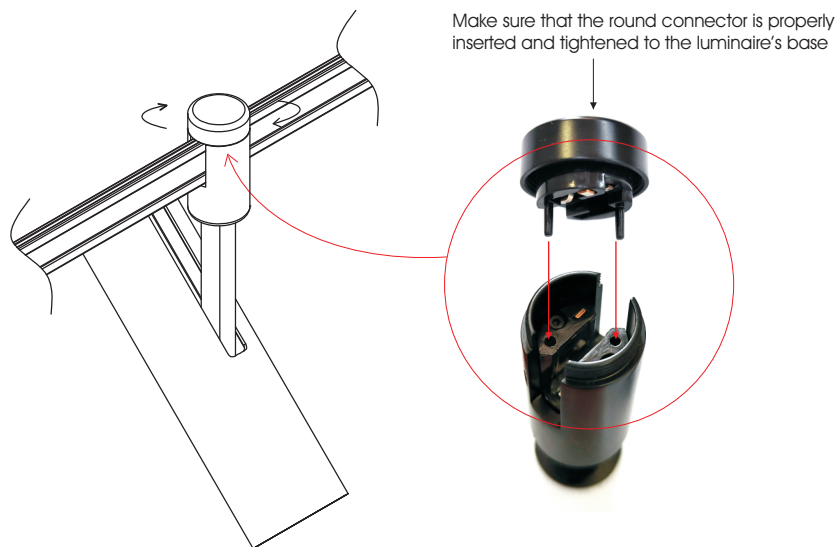

FORMA FLEX SPOT BRACKET ADJ 10W

Installation Manual

1

Attention

Switch off the main power.

2

3

4