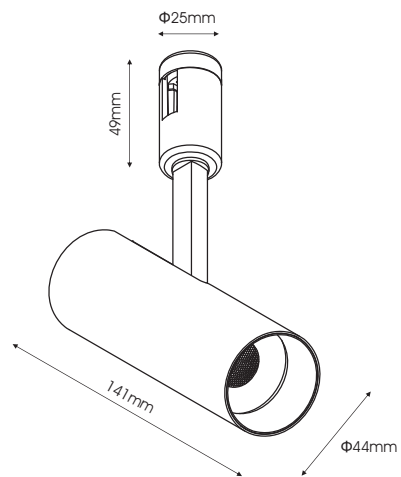

FORMA FLEX SPOT BRACKET ADJ 10W

Installation Manual

1

Attention

Switch off the main power.

2

3

4