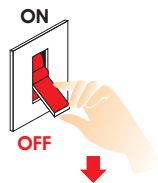

FORMA FLEX SPOT BRACKET ADJ 10W

Installation Manual

1

Attention

Switch off the main power.

2

3

4